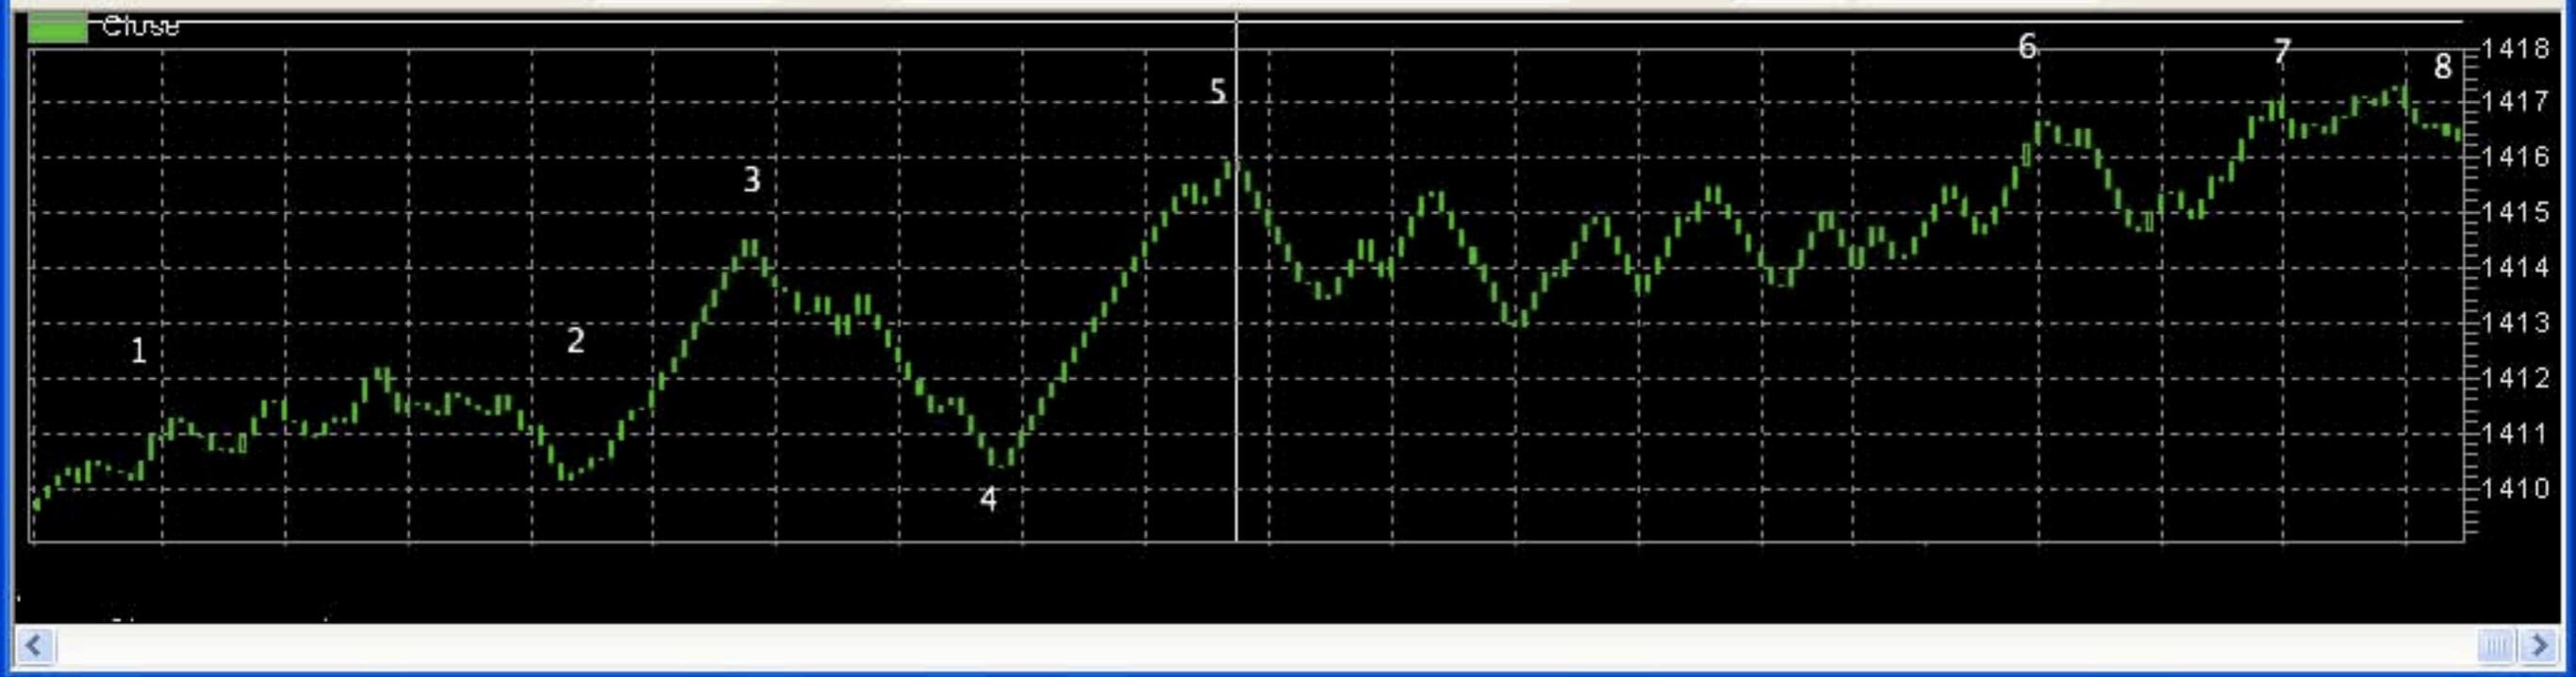

Symbol IBF_EMIT Name S&P 500 E-Mini Dec 06 (data saved) Frequency 5 Minute Bars

Symbol IBF_EMIT Name S&P 500 E-Mini Dec 06 (data saved #2) Frequency 5 Minute Bars

Symbol IBF_EMIT Name S&P 500 E-Mini Dec 06 (data saved) Frequency 5 Minute Bars

Symbol IBF_EMIT Name S&P 500 E-Mini Dec 06 (data saved #2) Frequency 5 Minute Bars

Symbol IBF_EMIT Name S&P 500 E-Mini Dec 06 (data saved #2) Frequency 1 Minute Bars

Symbol IBF_EMIT Name S&P 500 E-Mini Dec 06 (data saved) Frequency 1 Minute Bars

Symbol IBF_EMIT Name S&P 500 E-Mini Dec 06 (data saved) Frequency 5 Minute Bars

Symbol IBF_EMIT Name S&P 500 E-Mini Dec 06 (data saved #2) Frequency 5 Minute Bars

Symbol IBF_EMIT Name S&P 500 E-Mini Dec 06 (data saved #2) Frequency 1 Minute Bars