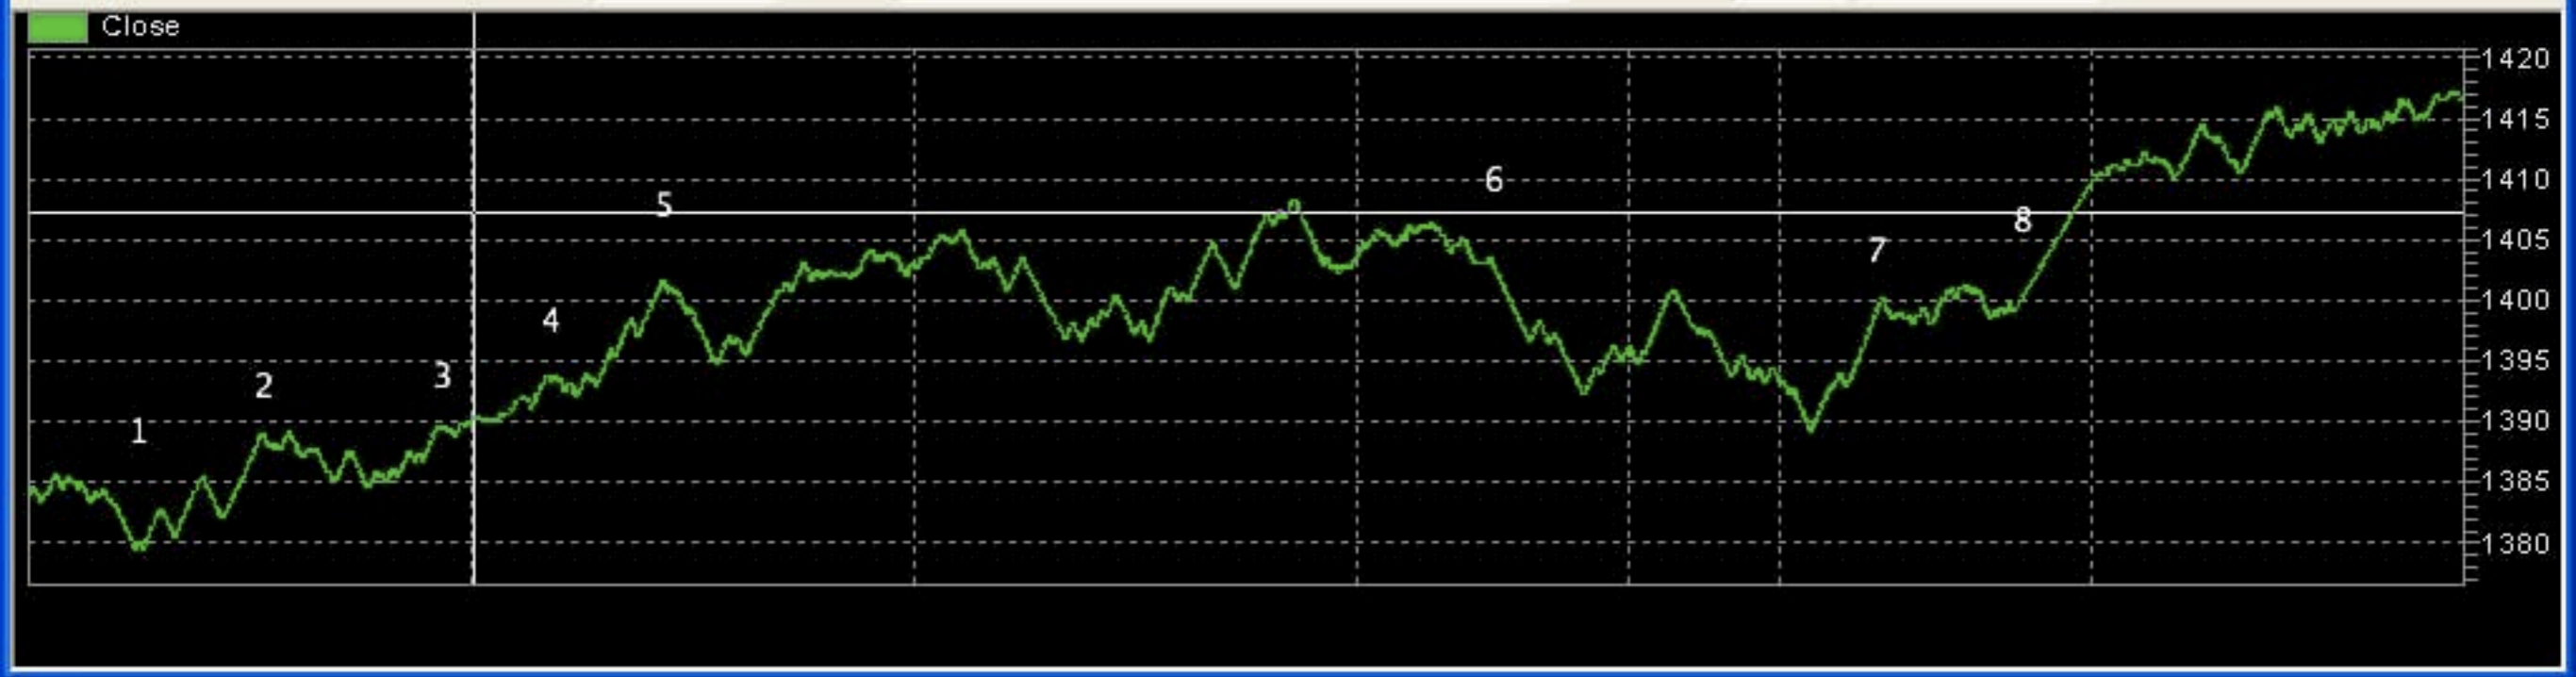

Symbol IBF_EMIT Name S&P 500 E-Mini Dec 06 (data saved) Frequency 5 Minute Bars

Symbol IBF_EMIT Name S&P 500 E-Mini Dec 06 (data saved #2) Frequency 5 Minute Bars

Symbol IBF_EMIT Name S&P 500 E-Mini Dec 06 (data saved) Frequency 5 Minute Bars

Symbol IBF_EMIT Name S&P 500 E-Mini Dec 06 (data saved #2) Frequency 5 Minute Bars

Symbol IBF_EMIT Name S&P 500 E-Mini Dec 06 (data saved #2) Frequency 1 Minute Bars

Symbol IBF_EMIT Name S&P 500 E-Mini Dec 06 (data saved) Frequency 1 Minute Bars

Symbol IBF_EMIT Name S&P 500 E-Mini Dec 06 (data saved) Frequency 5 Minute Bars

Symbol IBF_EMIT Name S&P 500 E-Mini Dec 06 (data saved #2) Frequency 5 Minute Bars

Symbol IBF_EMIT Name S&P 500 E-Mini Dec 06 (data saved #2) Frequency 1 Minute Bars