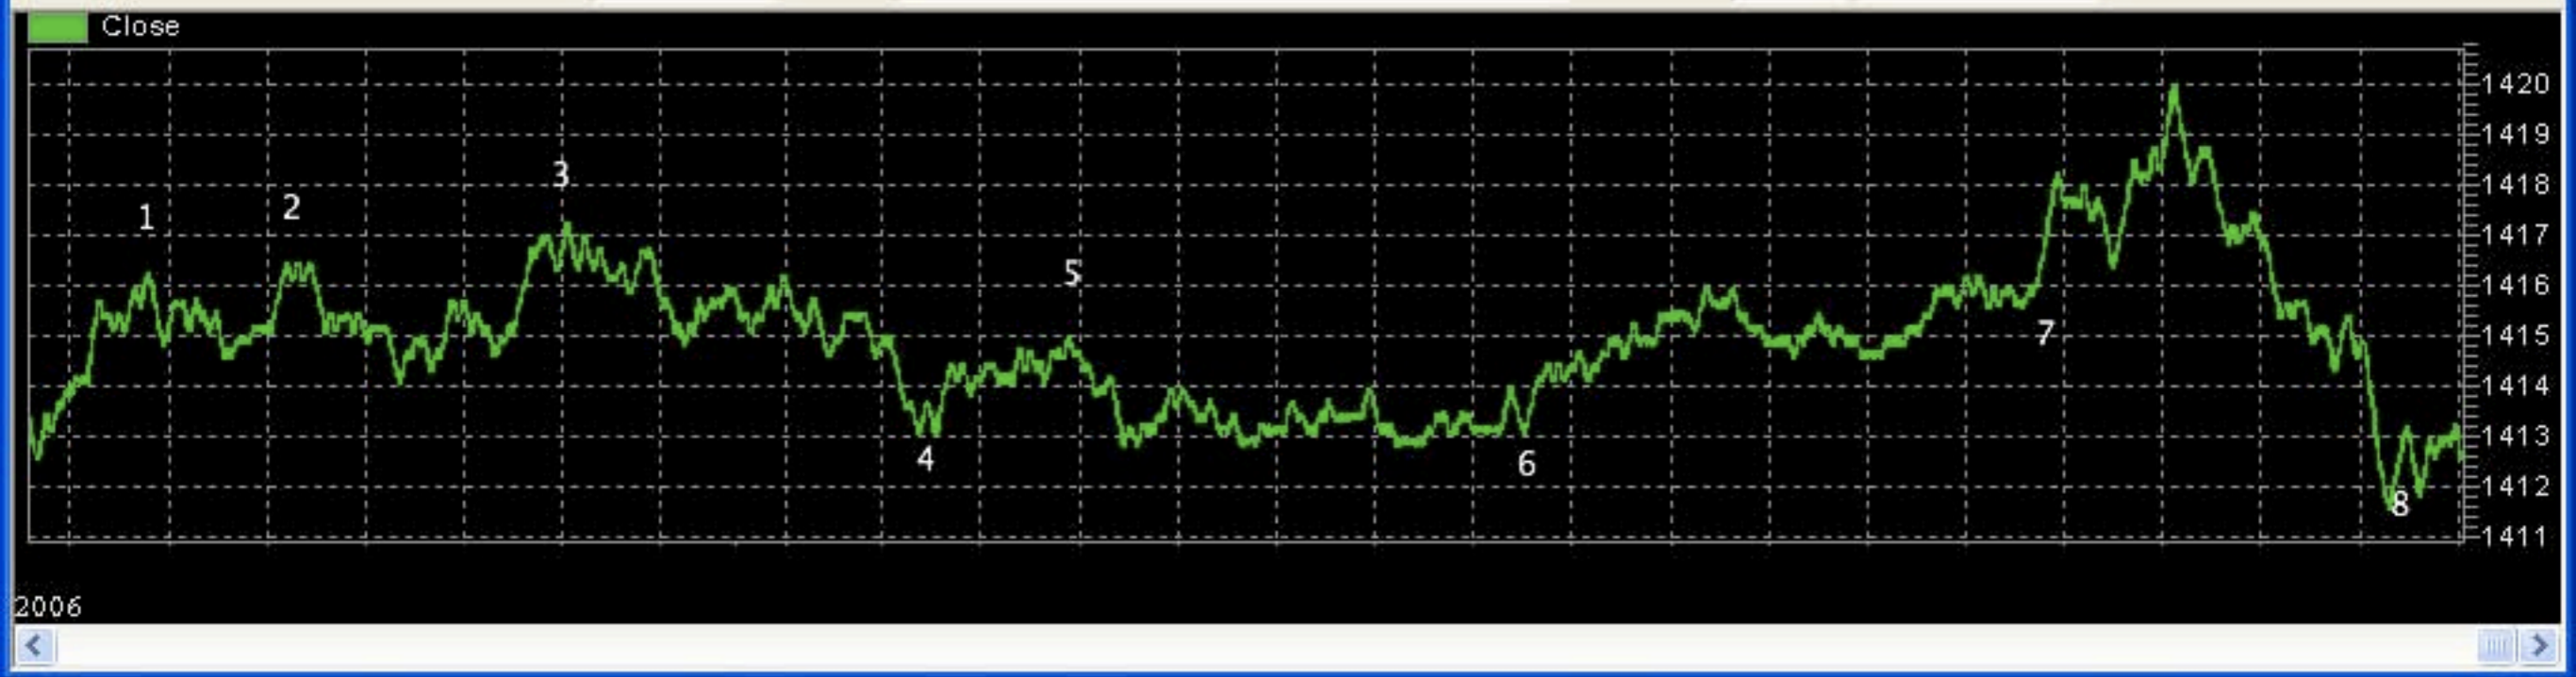

Symbol IBF_EMIT Name S&P 500 E-Mini Dec 06 (data saved) Frequency 5 Minute Bars

Symbol IBF_EMIT Name S&P 500 E-Mini Dec 06 (data saved #2) Frequency 5 Minute Bars

Symbol IBF_EMIT Name S&P 500 E-Mini Dec 06 (data saved) Frequency 5 Minute Bars

Symbol IBF_EMIT Name S&P 500 E-Mini Dec 06 (data saved #2) Frequency 5 Minute Bars

Symbol IBF_EMIT Name S&P 500 E-Mini Dec 06 (data saved #2) Frequency 1 Minute Bars

Symbol IBF_EMIT Name S&P 500 E-Mini Dec 06 (data saved) Frequency 1 Minute Bars

Symbol IBF_EMIT Name S&P 500 E-Mini Dec 06 (data saved) Frequency 5 Minute Bars

Symbol IBF_EMIT Name S&P 500 E-Mini Dec 06 (data saved #2) Frequency 5 Minute Bars

Symbol IBF_EMIT Name S&P 500 E-Mini Dec 06 (data saved #2) Frequency 1 Minute Bars