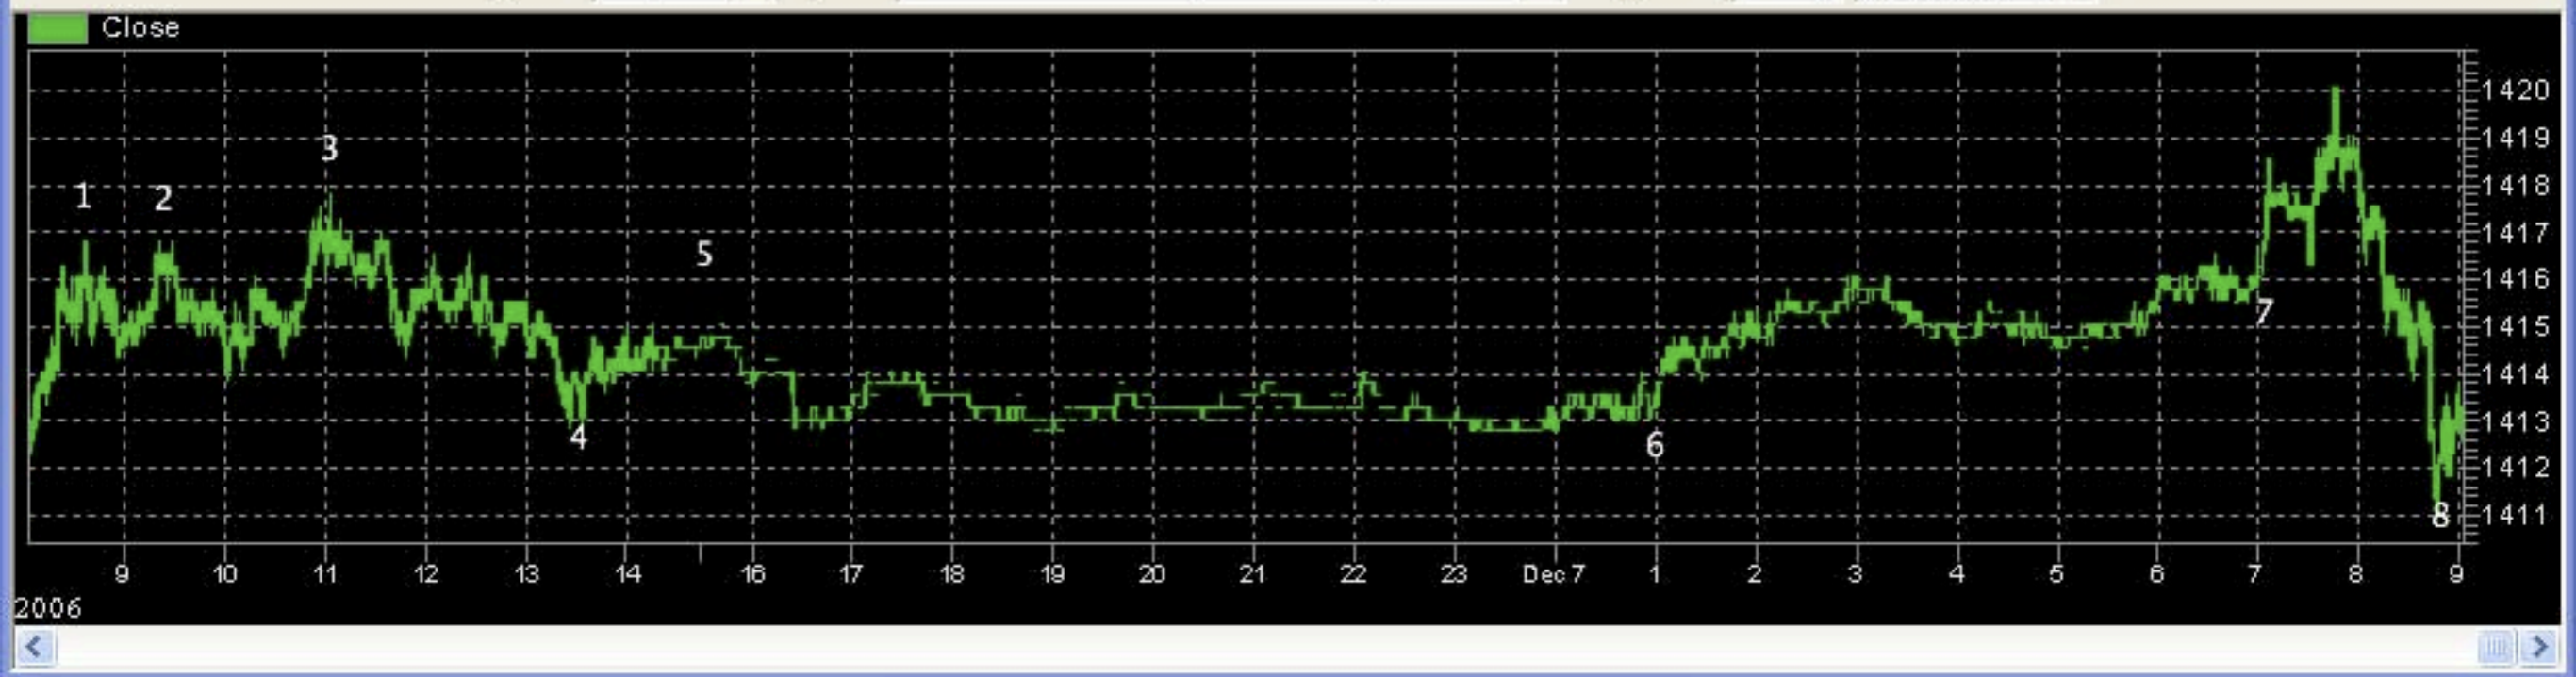

Symbol IBF_EMIT Name S&P 500 E-Mini Dec 06 (data saved) Frequency 5 Minute Bars

Symbol IBF_EMIT Name S&P 500 E-Mini Dec 06 (data saved #2) Frequency 5 Minute Bars

Symbol IBF_EMIT Name S&P 500 E-Mini Dec 06 (data saved) Frequency 5 Minute Bars

Symbol IBF_EMIT Name S&P 500 E-Mini Dec 06 (data saved #2) Frequency 5 Minute Bars

Symbol IBF_EMIT Name S&P 500 E-Mini Dec 06 (data saved #2) Frequency 1 Minute Bars

Symbol IBF_EMIT Name S&P 500 E-Mini Dec 06 (data saved) Frequency 1 Minute Bars

Symbol IBF_EMIT Name S&P 500 E-Mini Dec 06 (data saved) Frequency 5 Minute Bars

Symbol IBF_EMIT Name S&P 500 E-Mini Dec 06 (data saved #2) Frequency 5 Minute Bars

Symbol IBF_EMIT Name S&P 500 E-Mini Dec 06 (data saved #2) Frequency 1 Minute Bars