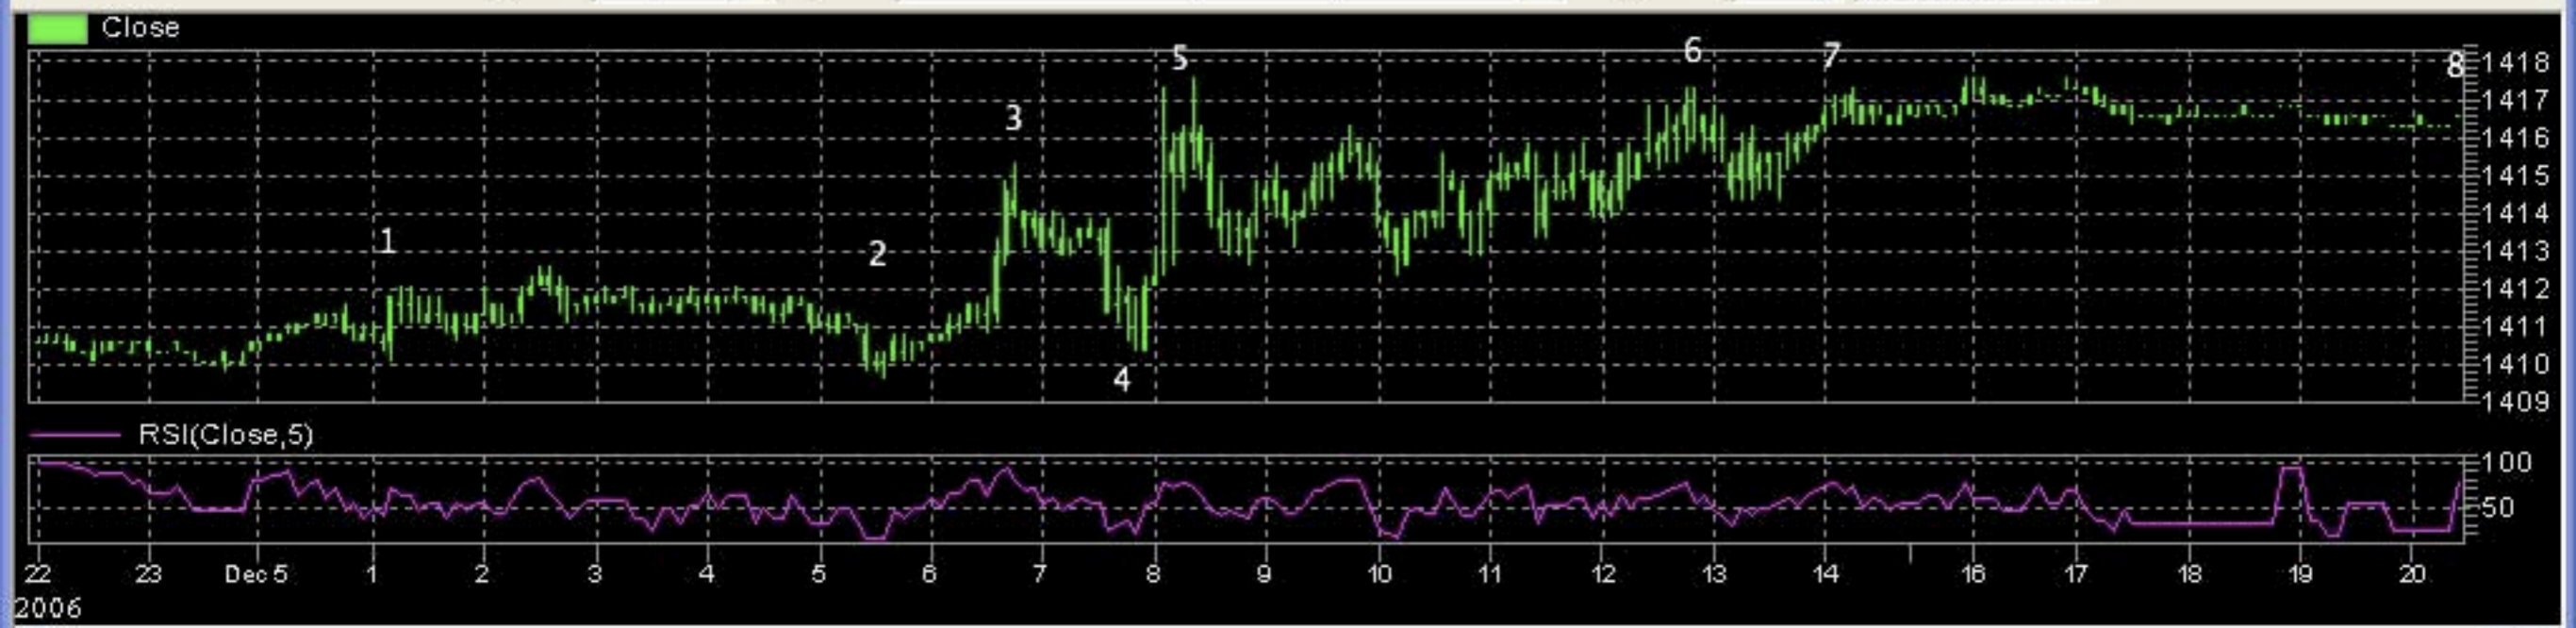

Symbol IBF_EMIT Name S&P 500 E-Mini Dec 06 (data saved) Frequency 5 Minute Bars

Symbol IBF_EMIT Name S&P 500 E-Mini Dec 06 (data saved #2) Frequency 5 Minute Bars

Symbol IBF_EMIT Name S&P 500 E-Mini Dec 06 (data saved) Frequency 5 Minute Bars

Symbol IBF_EMIT Name S&P 500 E-Mini Dec 06 (data saved #2) Frequency 5 Minute Bars

Symbol IBF_EMIT Name S&P 500 E-Mini Dec 06 (data saved #2) Frequency 1 Minute Bars

Symbol IBF_EMIT Name S&P 500 E-Mini Dec 06 (data saved) Frequency 1 Minute Bars

Symbol IBF_EMIT Name S&P 500 E-Mini Dec 06 (data saved) Frequency 5 Minute Bars

Symbol IBF_EMIT Name S&P 500 E-Mini Dec 06 (data saved #2) Frequency 5 Minute Bars

Symbol IBF_EMIT Name S&P 500 E-Mini Dec 06 (data saved #2) Frequency 1 Minute Bars