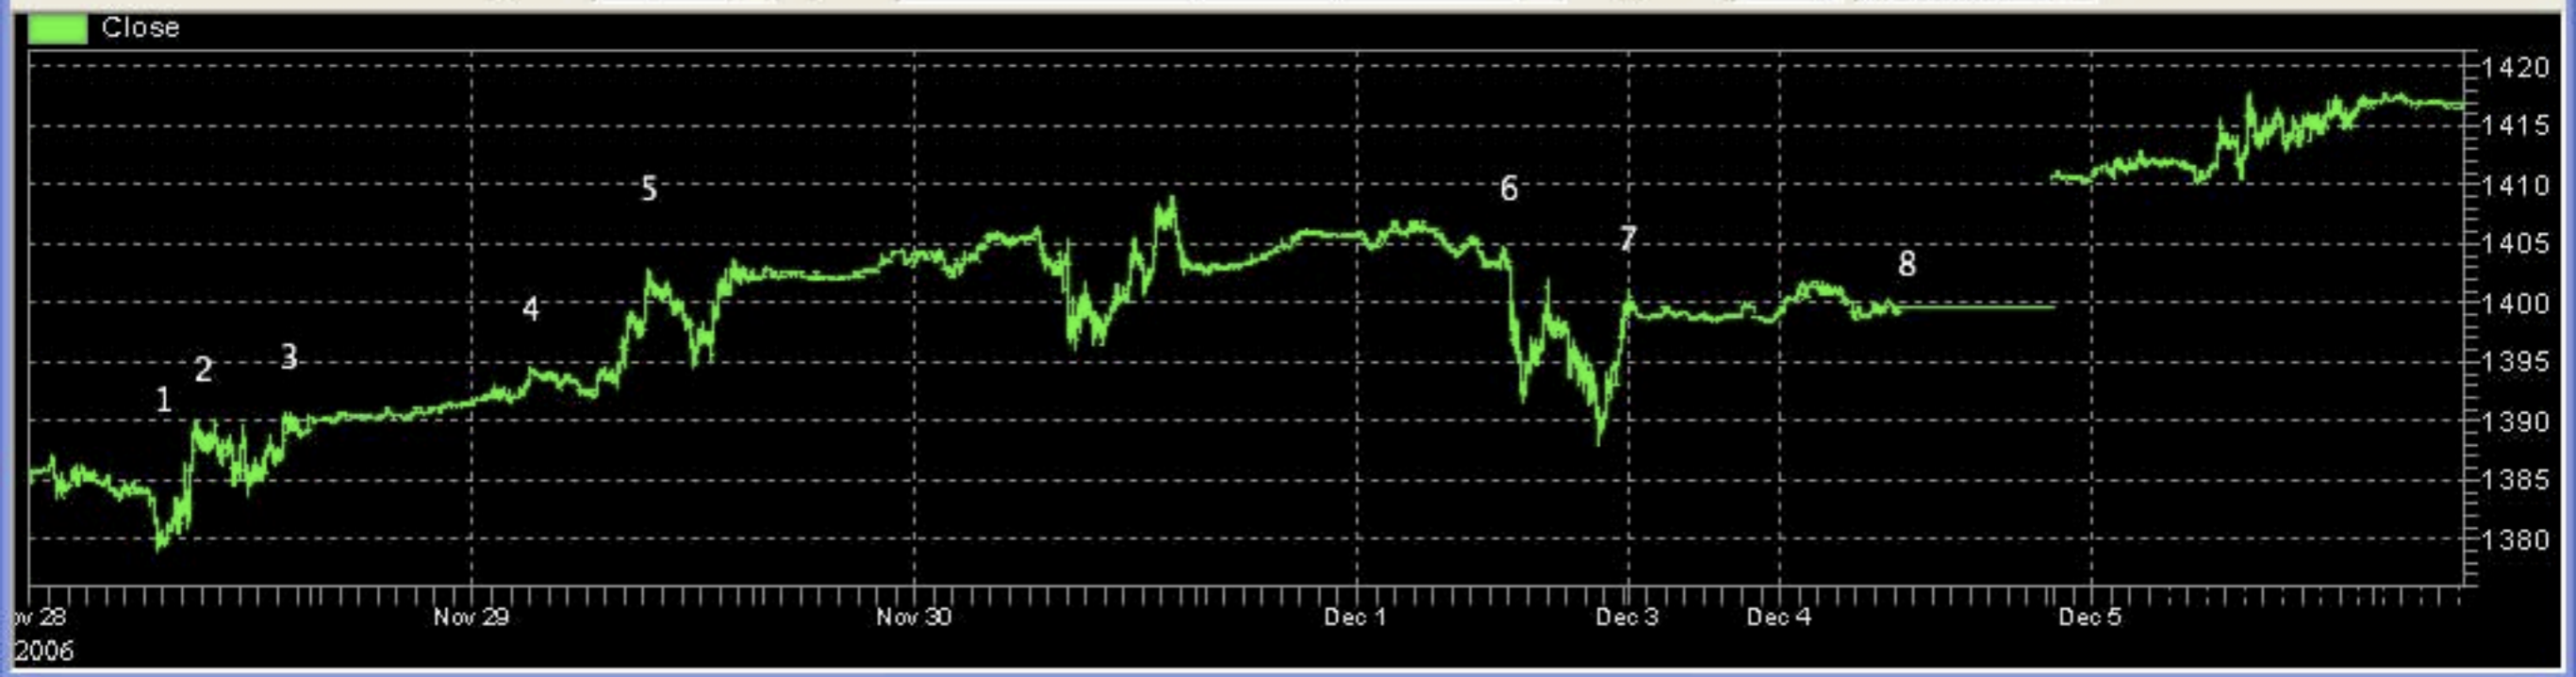

Symbol IBF_EMIT Name S&P 500 E-Mini Dec 06 (data saved) Frequency 5 Minute Bars

Symbol IBF_EMIT Name S&P 500 E-Mini Dec 06 (data saved #2) Frequency 5 Minute Bars

Symbol IBF_EMIT Name S&P 500 E-Mini Dec 06 (data saved) Frequency 5 Minute Bars

Symbol IBF_EMIT Name S&P 500 E-Mini Dec 06 (data saved #2) Frequency 5 Minute Bars

Symbol IBF_EMIT Name S&P 500 E-Mini Dec 06 (data saved #2) Frequency 1 Minute Bars

Symbol IBF_EMIT Name S&P 500 E-Mini Dec 06 (data saved) Frequency 1 Minute Bars

Symbol IBF_EMIT Name S&P 500 E-Mini Dec 06 (data saved) Frequency 5 Minute Bars

Symbol IBF_EMIT Name S&P 500 E-Mini Dec 06 (data saved #2) Frequency 5 Minute Bars

Symbol IBF_EMIT Name S&P 500 E-Mini Dec 06 (data saved #2) Frequency 1 Minute Bars