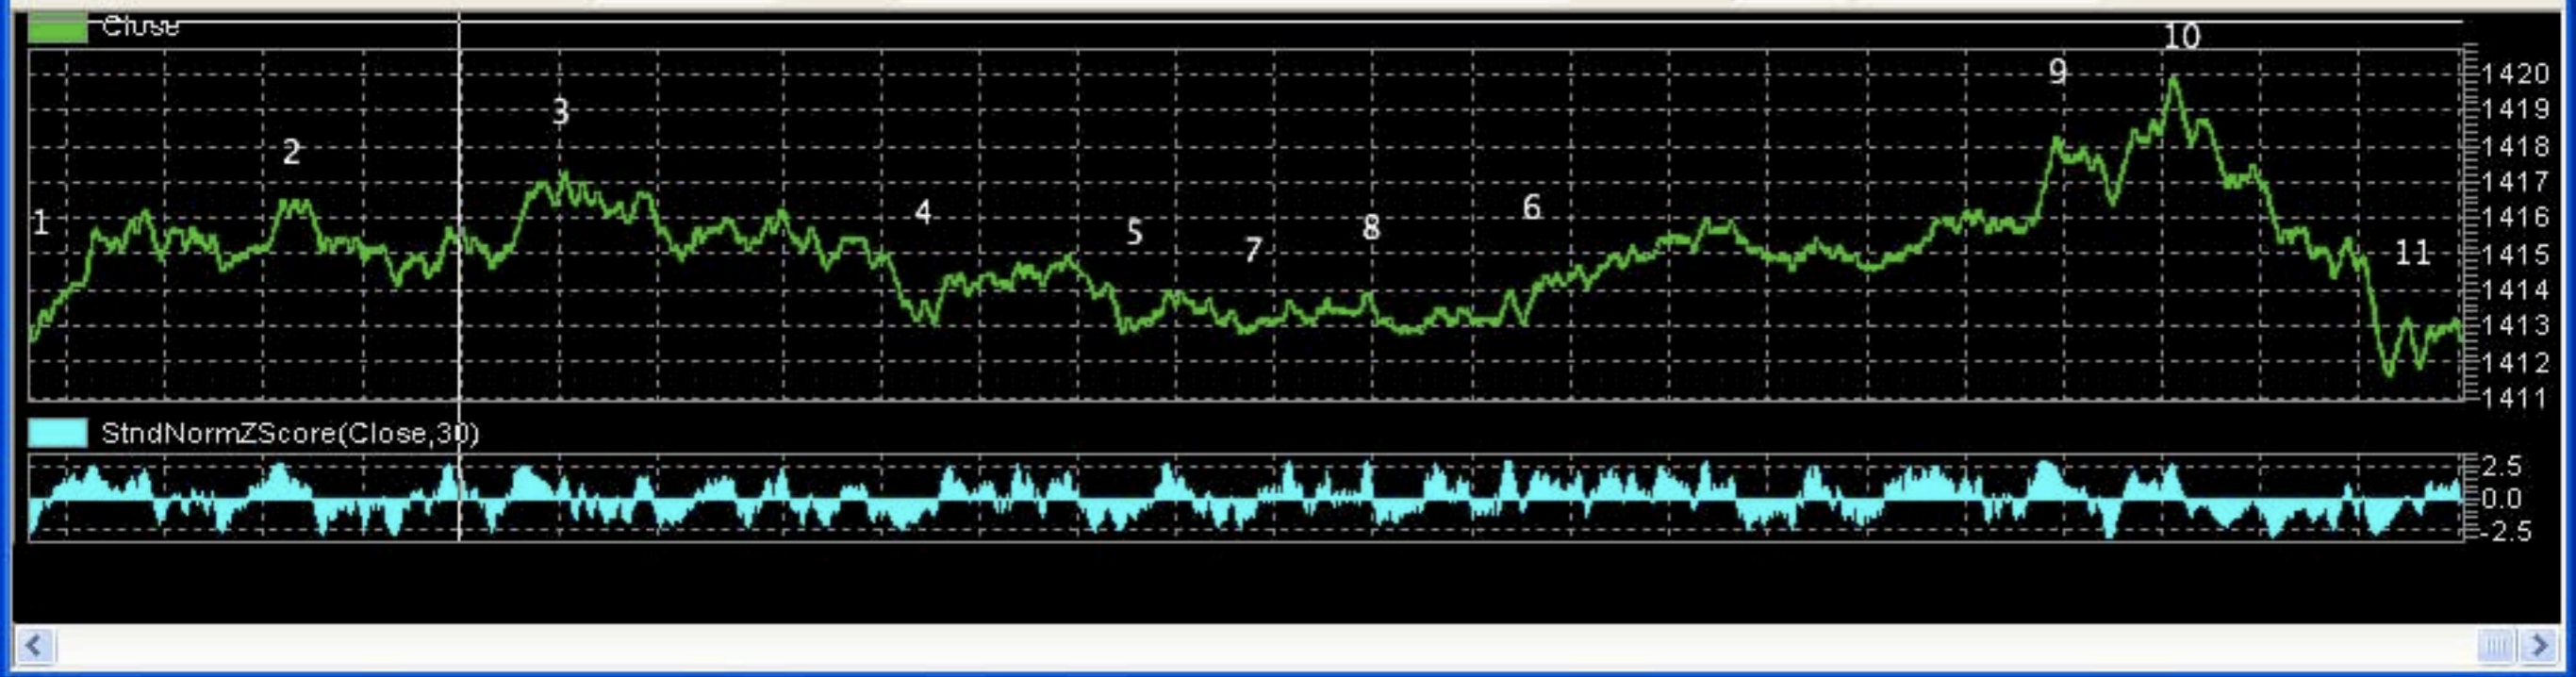

Symbol IBF_EMIT Name S&P 500 E-Mini Dec 06 (data saved #2) Frequency 5 Minute Bars

Symbol IBF_EMIT Name S&P 500 E-Mini Dec 06 (data saved #2) Frequency 1 Minute Bars

Symbol IBF_EMIT Name S&P 500 E-Mini Dec 06 (data saved) Frequency 1 Minute Bars

Symbol IBF_EMIT Name S&P 500 E-Mini Dec 06 (data saved) Frequency 5 Minute Bars

Symbol IBF_EMIT Name S&P 500 E-Mini Dec 06 (data saved #2) Frequency 5 Minute Bars

Symbol IBF_EMIT Name S&P 500 E-Mini Dec 06 (data saved #2) Frequency 1 Minute Bars

Symbol IBF_EMIT Name S&P 500 E-Mini Dec 06 (data saved) Frequency 1 Minute Bars

Symbol IBF_INDU Name DJ Industrials Demo (data saved #2) Frequency 5 Minute Bars

Symbol IBF_INDU Name DJ Industrials Demo (data saved) Frequency 5 Minute Bars