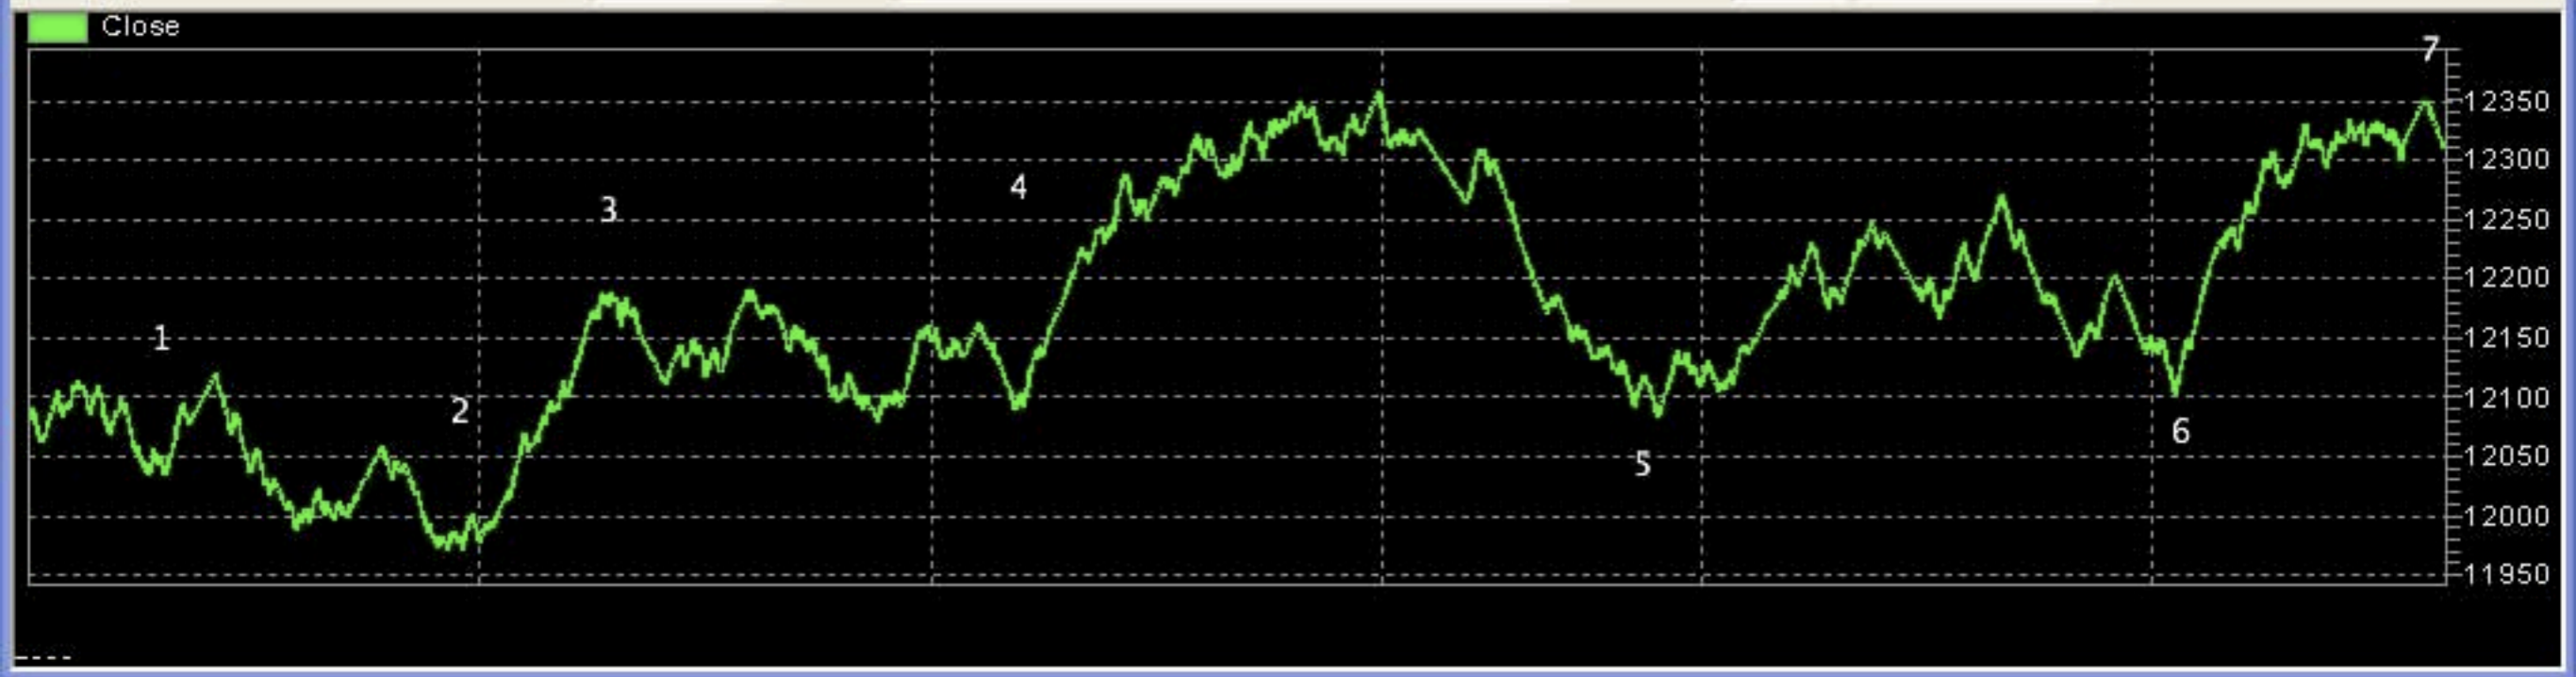

Symbol IBF_EMIT Name S&P 500 E-Mini Dec 06 (data saved) Frequency 5 Minute Bars

Symbol IBF_EMIT Name S&P 500 E-Mini Dec 06 (data saved #2) Frequency 5 Minute Bars

Symbol IBF_EMIT Name S&P 500 E-Mini Dec 06 (data saved #2) Frequency 1 Minute Bars

Symbol IBF_EMIT Name S&P 500 E-Mini Dec 06 (data saved) Frequency 1 Minute Bars

Symbol IBF_INDU Name DJ Industrials Demo (data saved #2) Frequency 5 Minute Bars

Symbol IBF_INDU Name DJ Industrials Demo (data saved) Frequency 5 Minute Bars

Symbol IBF_INDU Name DJ Industrials Demo (data saved #2) Frequency 5 Minute Bars

Symbol IBF_INDU Name DJ Industrials Demo (data saved) Frequency 5 Minute Bars