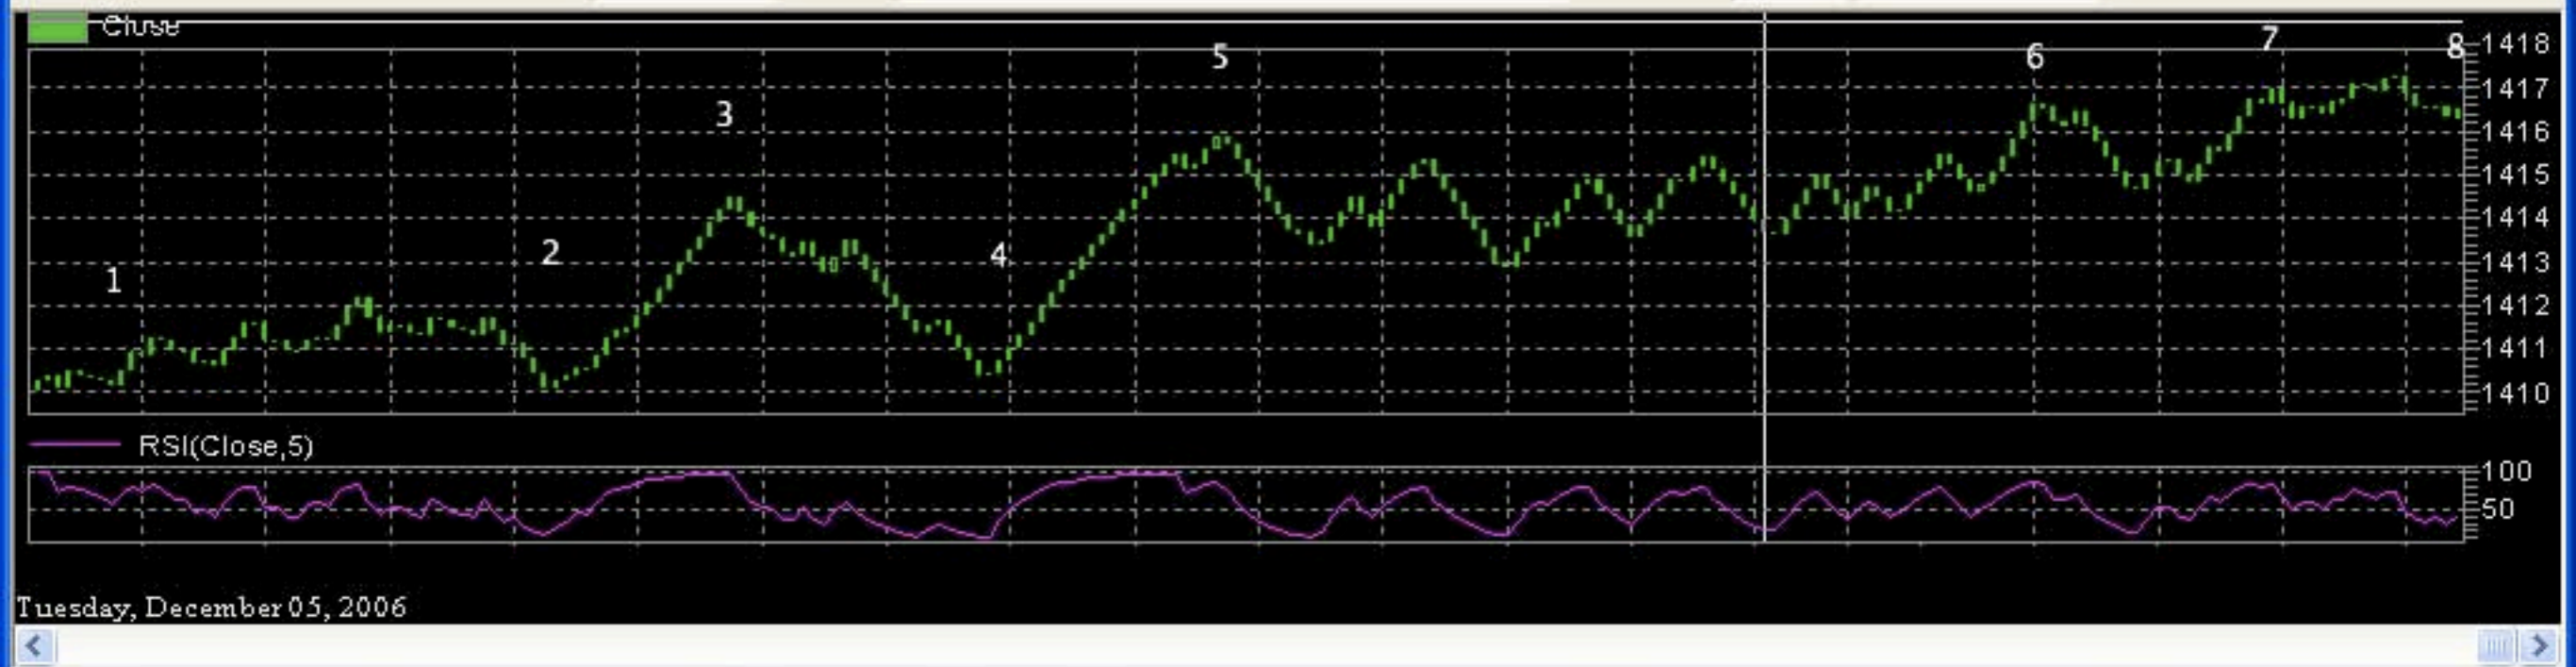

Symbol IBF_EMIT Name S&P 500 E-Mini Dec 06 (data saved) Frequency 5 Minute Bars

Symbol IBF_EMIT Name S&P 500 E-Mini Dec 06 (data saved #2) Frequency 5 Minute Bars

Symbol IBF_EMIT Name S&P 500 E-Mini Dec 06 (data saved) Frequency 5 Minute Bars

Symbol IBF_EMIT Name S&P 500 E-Mini Dec 06 (data saved #2) Frequency 5 Minute Bars

Symbol IBF_EMIT Name S&P 500 E-Mini Dec 06 (data saved #2) Frequency 1 Minute Bars

Symbol IBF_EMIT Name S&P 500 E-Mini Dec 06 (data saved) Frequency 1 Minute Bars

Symbol IBF_EMIT Name S&P 500 E-Mini Dec 06 (data saved) Frequency 5 Minute Bars

Symbol IBF_EMIT Name S&P 500 E-Mini Dec 06 (data saved #2) Frequency 5 Minute Bars

Symbol IBF_EMIT Name S&P 500 E-Mini Dec 06 (data saved #2) Frequency 1 Minute Bars