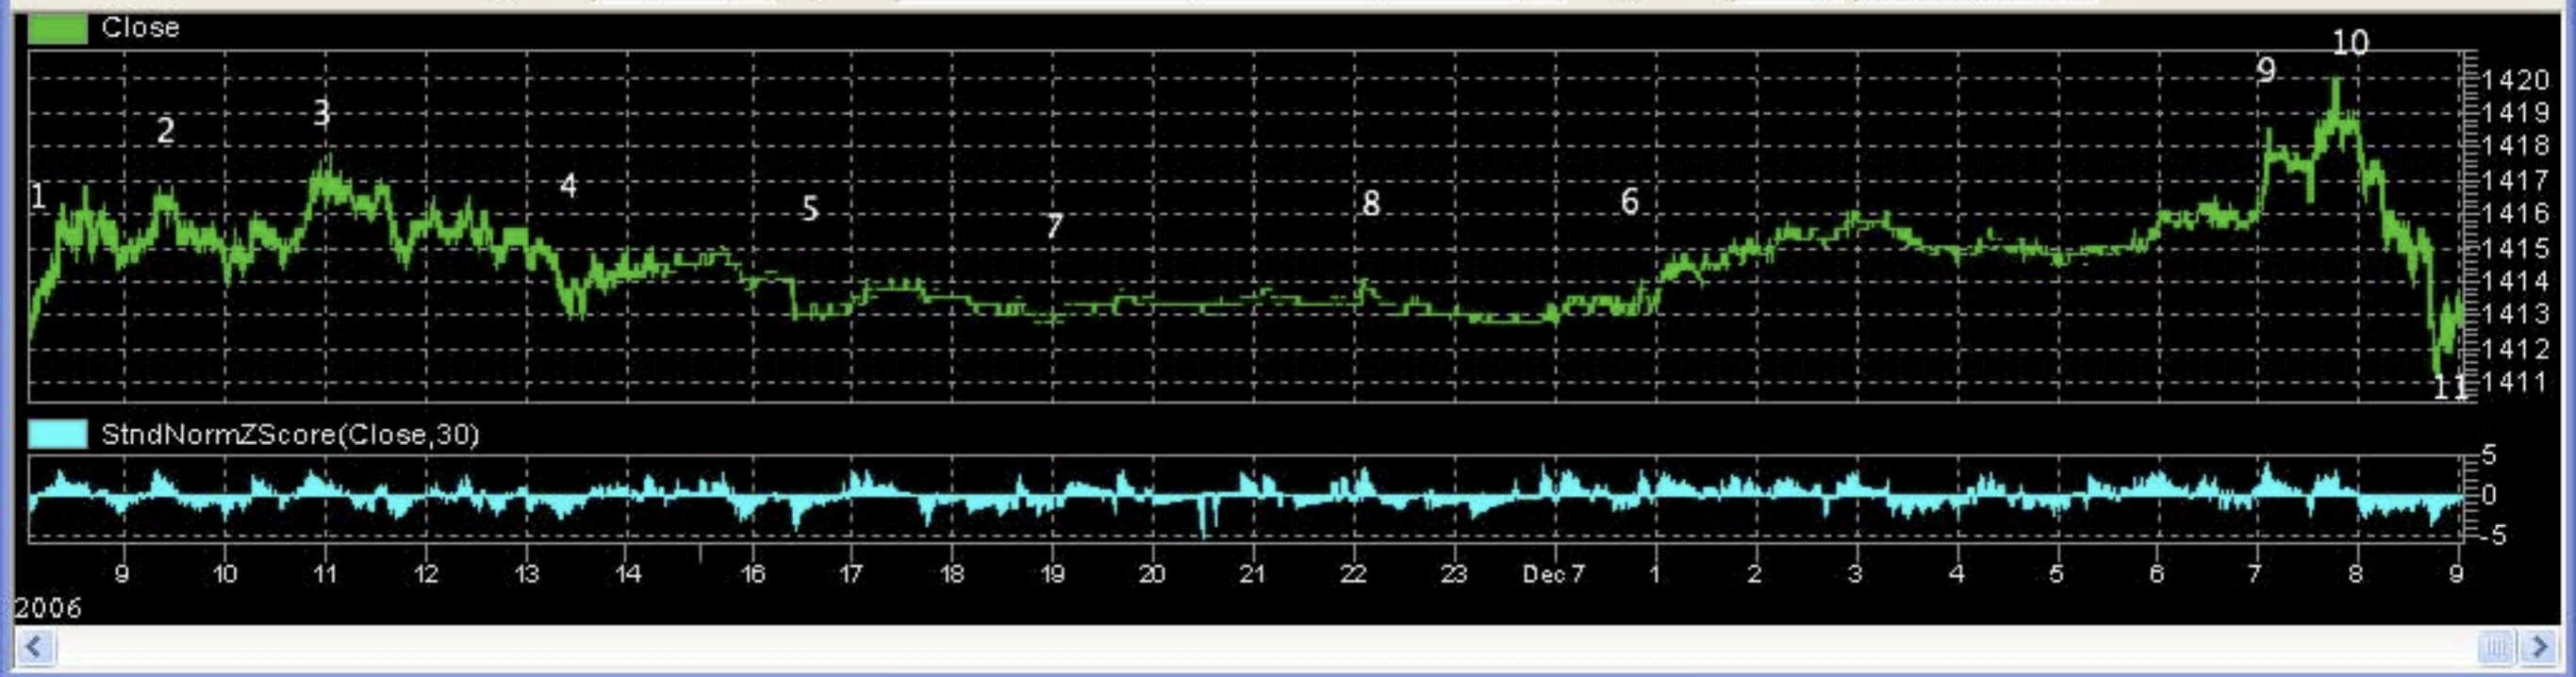

Symbol IBF_EMIT Name S&P 500 E-Mini Dec 06 (data saved #2) Frequency 5 Minute Bars

Symbol IBF_EMIT Name S&P 500 E-Mini Dec 06 (data saved #2) Frequency 1 Minute Bars

Symbol IBF_EMIT Name S&P 500 E-Mini Dec 06 (data saved) Frequency 1 Minute Bars

Symbol IBF_EMIT Name S&P 500 E-Mini Dec 06 (data saved) Frequency 5 Minute Bars

Symbol IBF_EMIT Name S&P 500 E-Mini Dec 06 (data saved #2) Frequency 5 Minute Bars

Symbol IBF_EMIT Name S&P 500 E-Mini Dec 06 (data saved #2) Frequency 1 Minute Bars

Symbol IBF_EMIT Name S&P 500 E-Mini Dec 06 (data saved) Frequency 1 Minute Bars

Symbol IBF_INDU Name DJ Industrials Demo (data saved #2) Frequency 5 Minute Bars

Symbol IBF_INDU Name DJ Industrials Demo (data saved) Frequency 5 Minute Bars