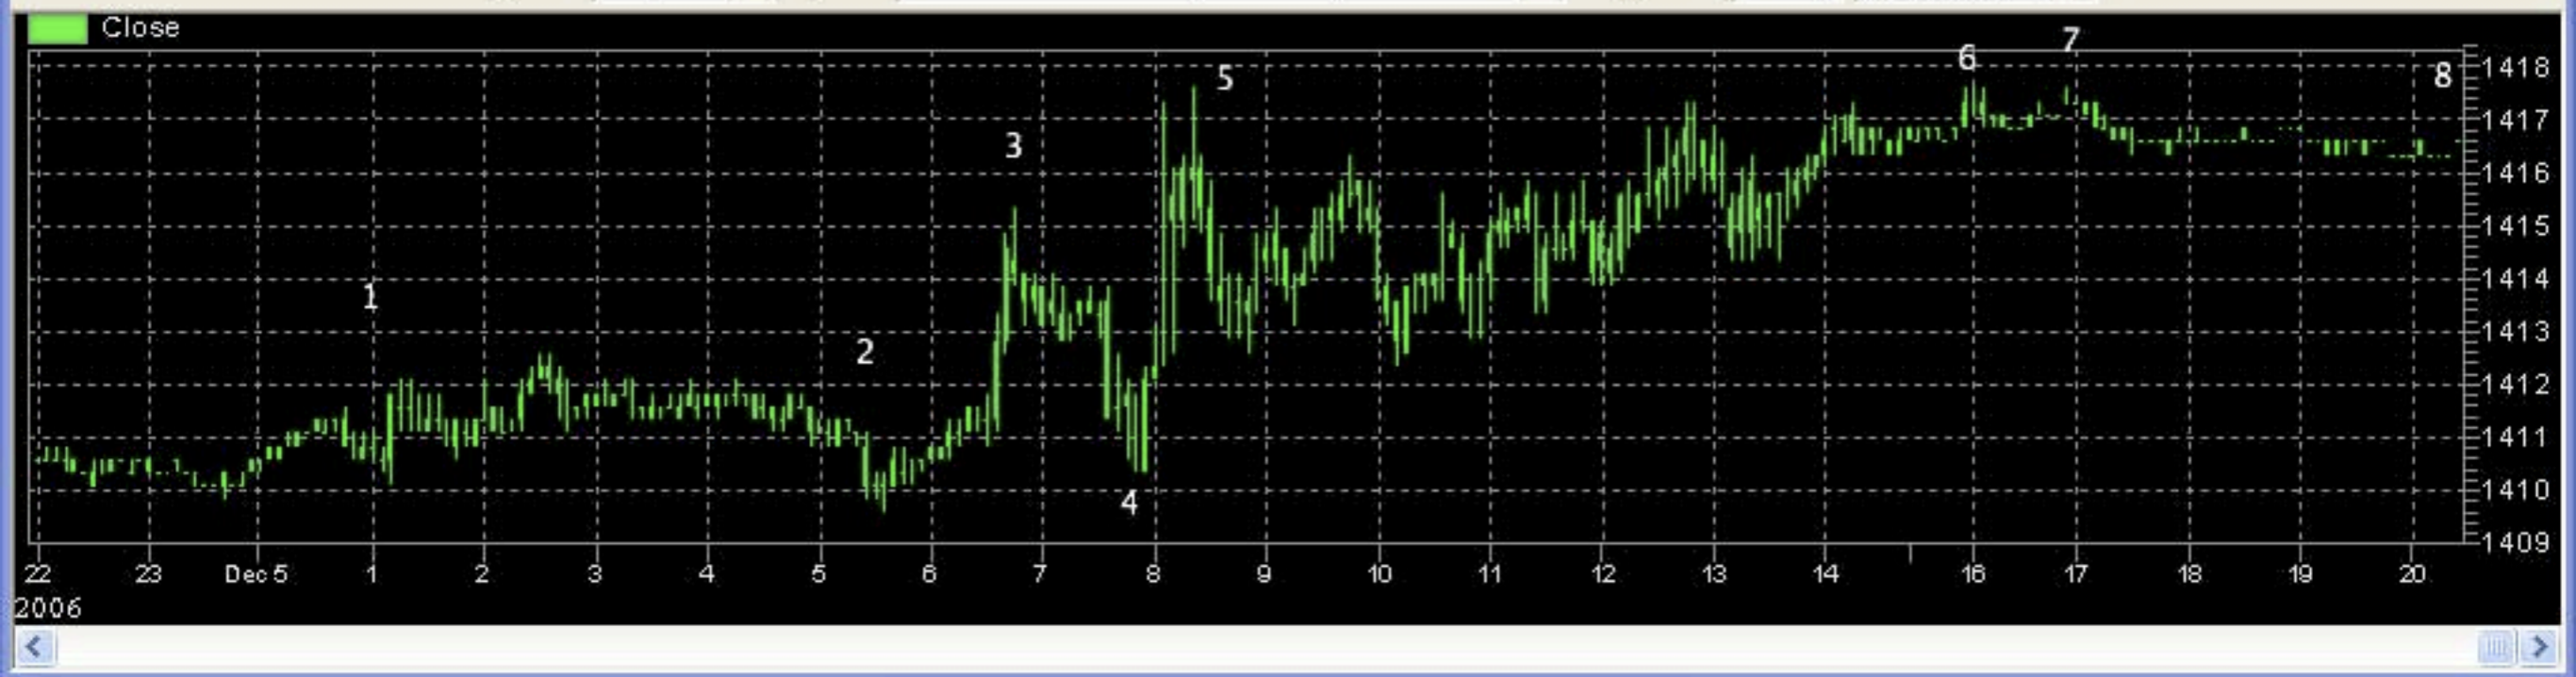

Symbol IBF_EMIT Name S&P 500 E-Mini Dec 06 (data saved) Frequency 5 Minute Bars

Symbol IBF_EMIT Name S&P 500 E-Mini Dec 06 (data saved #2) Frequency 5 Minute Bars

Symbol IBF_EMIT Name S&P 500 E-Mini Dec 06 (data saved) Frequency 5 Minute Bars

Symbol IBF_EMIT Name S&P 500 E-Mini Dec 06 (data saved #2) Frequency 5 Minute Bars

Symbol IBF_EMIT Name S&P 500 E-Mini Dec 06 (data saved #2) Frequency 1 Minute Bars

Symbol IBF_EMIT Name S&P 500 E-Mini Dec 06 (data saved) Frequency 1 Minute Bars

Symbol IBF_EMIT Name S&P 500 E-Mini Dec 06 (data saved) Frequency 5 Minute Bars

Symbol IBF_EMIT Name S&P 500 E-Mini Dec 06 (data saved #2) Frequency 5 Minute Bars

Symbol IBF_EMIT Name S&P 500 E-Mini Dec 06 (data saved #2) Frequency 1 Minute Bars