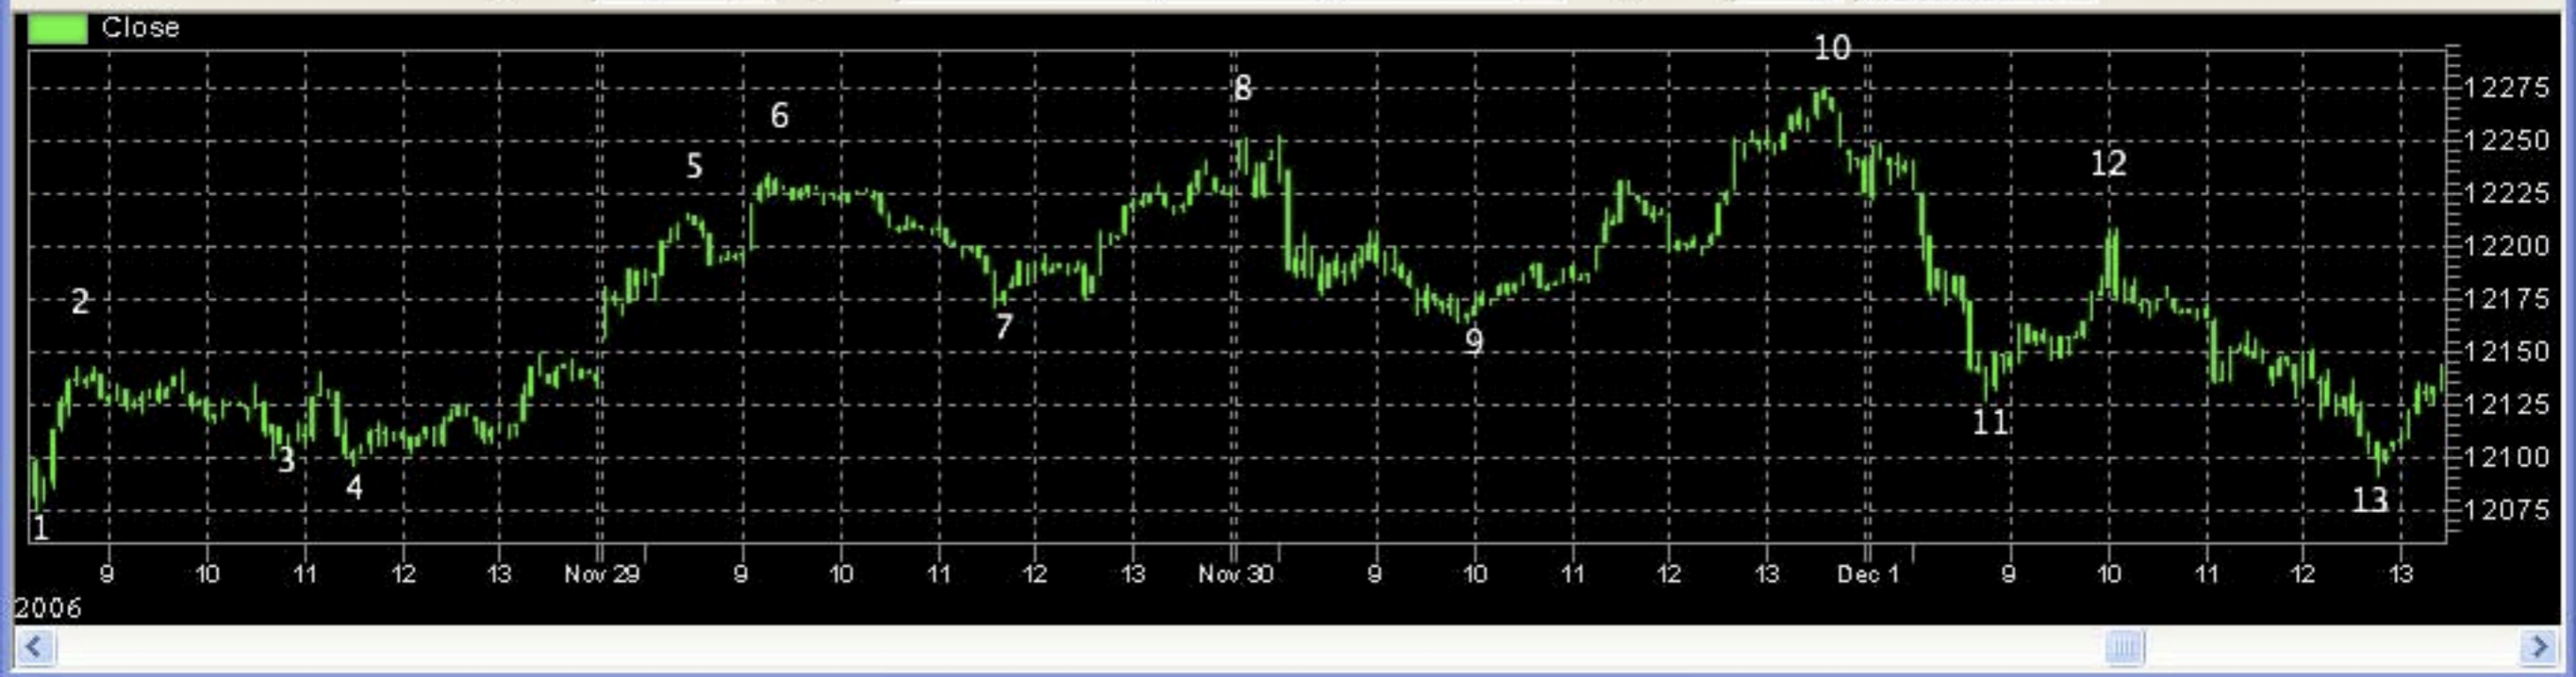

Symbol IBF_EMIT Name S&P 500 E-Mini Dec 06 (data saved) Frequency 5 Minute Bars

Symbol IBF_EMIT Name S&P 500 E-Mini Dec 06 (data saved #2) Frequency 5 Minute Bars

Symbol IBF_EMIT Name S&P 500 E-Mini Dec 06 (data saved #2) Frequency 1 Minute Bars

Symbol IBF_EMIT Name S&P 500 E-Mini Dec 06 (data saved) Frequency 1 Minute Bars

Symbol IBF_INDU Name DJ Industrials Demo (data saved #2) Frequency 5 Minute Bars

Symbol IBF_INDU Name DJ Industrials Demo (data saved) Frequency 5 Minute Bars

Symbol IBF_INDU Name DJ Industrials Demo (data saved #2) Frequency 5 Minute Bars

Symbol IBF_INDU Name DJ Industrials Demo (data saved) Frequency 5 Minute Bars